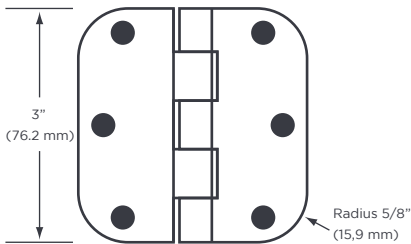

BI-FOLD DOOR

1 CHOICES OF HINGES

STANDARD

- | CORE: hollow
- | FONCTION: closet
- | SURFACE: hinge #214
- | COLOR: Nickel

STANDARD

- | CORE: solid
- | FONCTION: closet or room divider
- | MORTISE: hinge #N339-267
- | COLOR: Nickel

OPTION

- | CORE: hollow
- | FONCTION: room divider
- | SURFACE: hinge #221-3
- | COLOR: Bronze

NOTES

- | **BI-FOLD CLOSET FONCTION:** back species at manufacturer's choice.
- | **BI-FOLD ROOM DIVIDER FONCTION:** back species same as face.