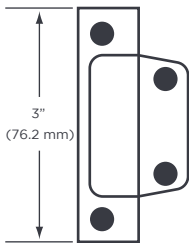

BI-FOLD DOOR

1 CHOICES OF HINGES

STANDARD

- | CORE: hollow
- | FONCTION: closet
- | SURFACE: hinge #214
- | COLOR: Nickel

STANDARD

- | CORE: solid
- | FONCTION: closet or room divider
- | MORTISE: hinge #N339-267
- | COLOR: Nickel

OPTION

- | CORE: hollow
- | FONCTION: room divider
- | SURFACE: hinge #221-3
- | COLOR: Bronze

NOTES

- | **BI-FOLD CLOSET FONCTION:** back species at manufacturer's choice.
- | **BI-FOLD ROOM DIVIDER FONCTION:** back species same as face.