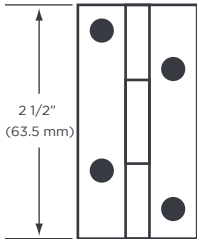

BI-FOLD DOOR

1 CHOICES OF HINGES

STANDARD

- | CORE: hollow
- | FONCTION: closet
- | SURFACE: hinge #214
- | COLOR: Nickel

STANDARD

- | CORE: solid
- | FONCTION: closet or room divider
- | MORTISE: hinge #N339-267
- | COLOR: Nickel

OPTION

- | CORE: hollow
- | FONCTION: room divider
- | SURFACE: hinge #221-3
- | COLOR: Bronze

NOTES

- | **BI-FOLD CLOSET FONCTION:** back species at manufacturer's choice.
- | **BI-FOLD ROOM DIVIDER FONCTION:** back species same as face.