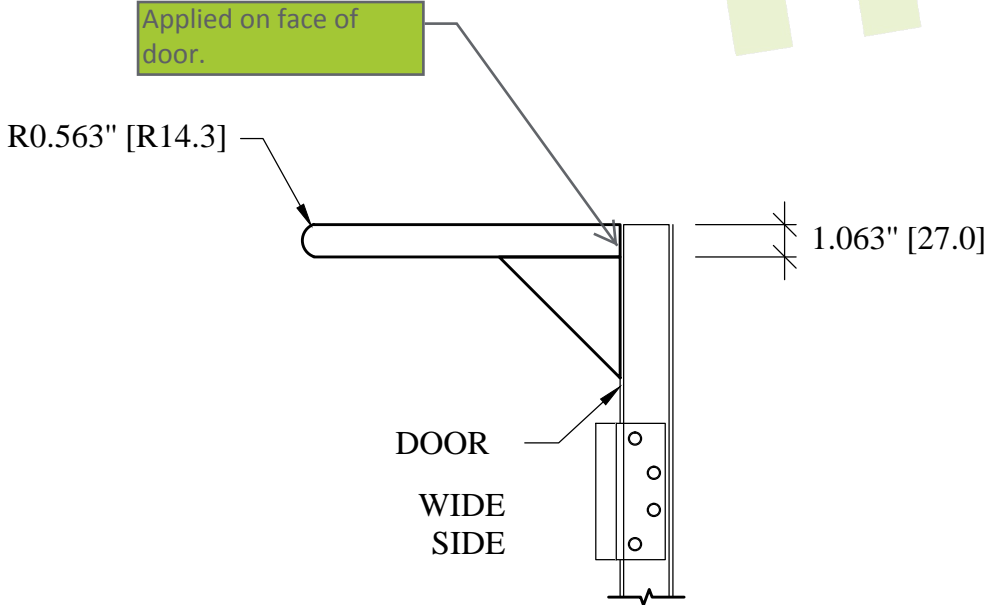

DRAWING A STANDARD

BAILLARGEON <small>by Masonite Architectural</small>		 MASONITE <small>ARCHITECTURAL</small>	
TITLE	DUTCH SHELF		
DRAW	ISABELLE	QUOTE	
DATE		P.O.	

**HARDWOOD
WIDE SIDE**

10.5"

3/16" [4.8]