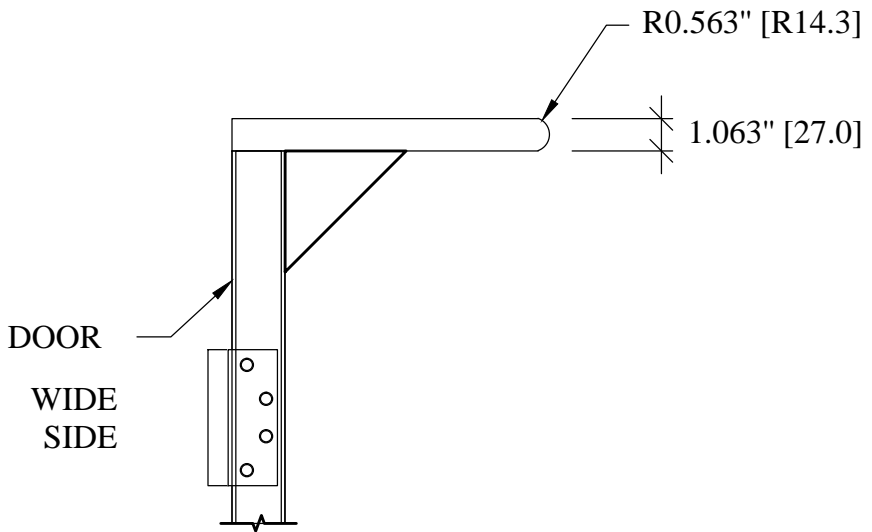

# DRAWING B STANDARD

<b>BAILLARGEON</b> by Masonite Architectural		 <b>MASONITE</b> ARCHITECTURAL	
TITLE	DUTCH SHELF		
DRAW	ISABELLE	QUOTE	
DATE		P.O.	

**HARDWOOD  
NARROW SIDE**