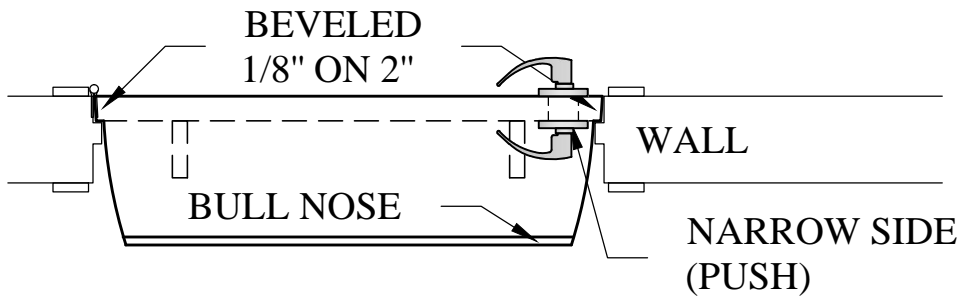

# DRAWING B STANDARD

<b>BAILLARGEON</b> by Masonite Architectural		 <b>MASONITE</b> ARCHITECTURAL	
TITLE	DUTCH SHELF		
DRAW	ISABELLE	QUOTE	
DATE		P.O.	

**HARDWOOD  
NARROW SIDE**