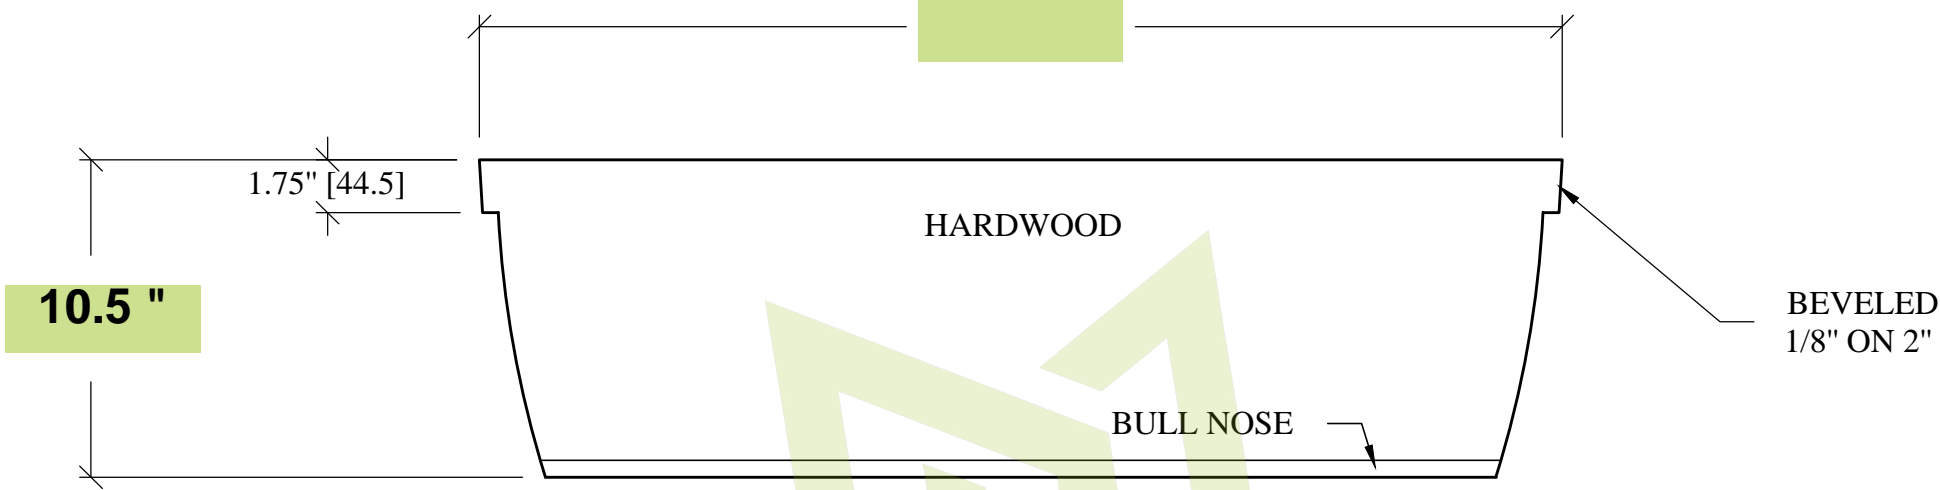

# DRAWING B STANDARD

<b>BAILLARGEON</b> by Masonite Architectural		 <b>MASONITE</b> ARCHITECTURAL	
TITLE	DUTCH SHELF		
DRAW	ISABELLE	QUOTE	
DATE		P.O.	

**HARDWOOD  
NARROW SIDE**