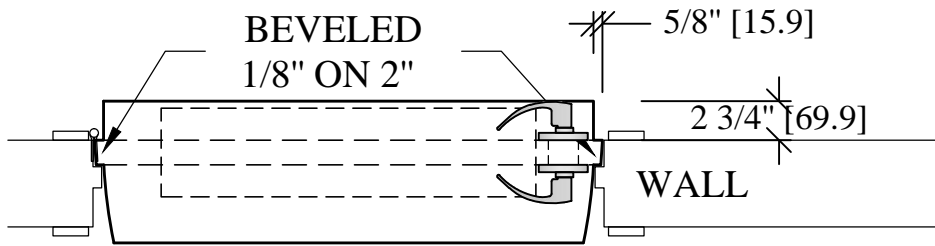

# DRAWING C STANDARD (1/3, 2/3)

<b>BAILLARGEON</b> <small>by Masonite Architectural</small>		 <b>MASONITE</b> <small>ARCHITECTURAL</small>	
TITLE	DUTCH SHELF		
DRAW	ISABELLE	QUOTE	
DATE		P.O.	

**MDF &  
PLASTIC LAMINATE**  
**1/16" THICK**  
**MDF BRACKET**