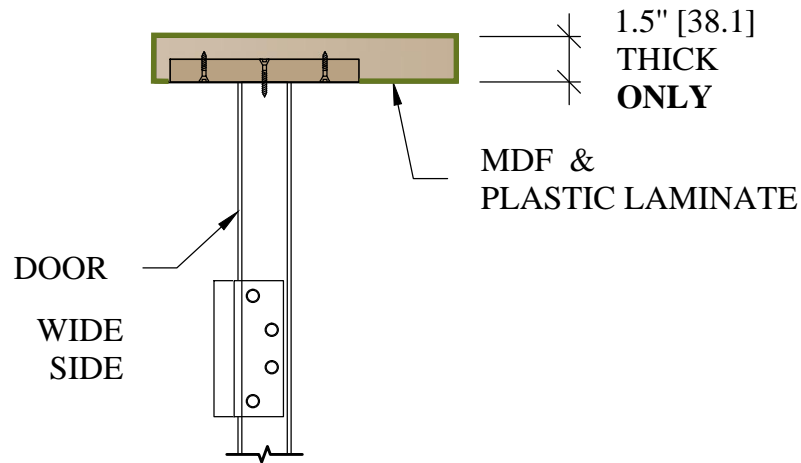

# DRAWING C STANDARD (1/3, 2/3)

<b>BAILLARGEON</b> <small>by Masonite Architectural</small>		 <b>MASONITE</b> <small>ARCHITECTURAL</small>	
TITLE	DUTCH SHELF		
DRAW	ISABELLE	QUOTE	
DATE		P.O.	

**MDF &  
PLASTIC LAMINATE**  
**1/16" THICK**  
**MDF BRACKET**