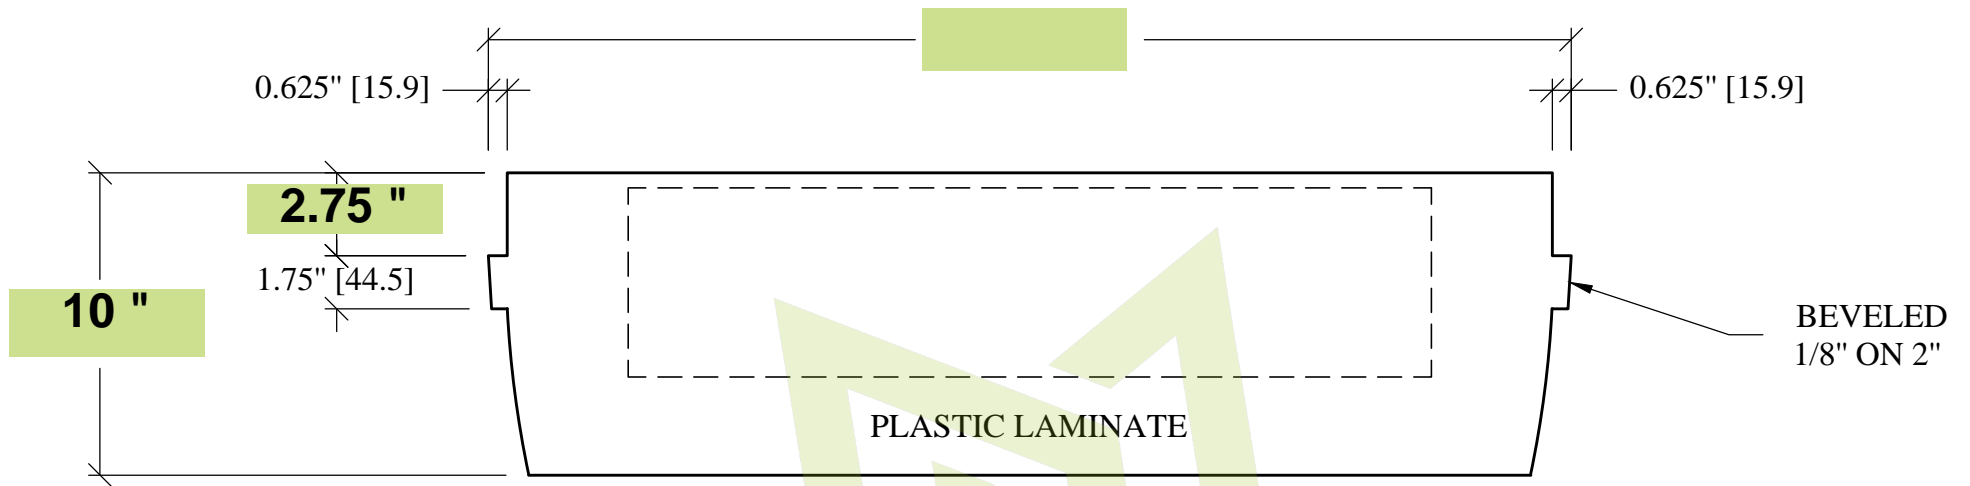

# DRAWING C STANDARD (1/3, 2/3)

<b>BAILLARGEON</b> <small>by Masonite Architectural</small>		 <b>MASONITE</b> <small>ARCHITECTURAL</small>	
TITLE	DUTCH SHELF		
DRAW	ISABELLE	QUOTE	
DATE		P.O.	

**MDF &  
PLASTIC LAMINATE**  
**1/16" THICK**  
**MDF BRACKET**