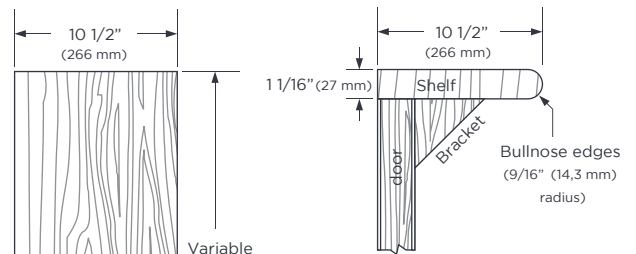

Plastic laminate or hardwood MDF shelf

MDF integrated support allowing installation without any visible screw.