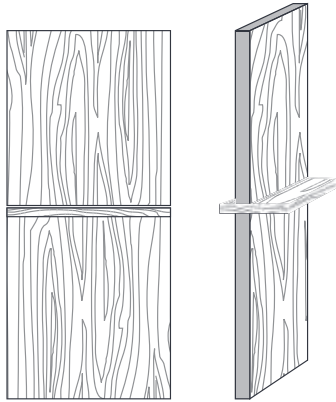

DUTCH DOORS AND WOOD ASTRAGALS

Standard shelf with integrated bracket

Plastic laminated* at manufacturer's choice or matched with faces on request of 1 1/2" (38 mm) x length. Installation must be done on site.

*Specify desired plastic laminate thickness.

Standard shelf with surface bracket

Hardwood at manufacturer's choice or matched with face on request of 1 1/16" X 10 1/2" (27 mm X 266 mm). 36" and 48" (914 mm and 1219 mm) lengths available with a 9/16" radius bullnose on front. Adjustment cuts to be done prior to installation on site are not included.

In stock: oak or birch

With factory pre-finishing option, we do special cuts** to your specifications on request (extra).

**Specify on which side shelf will be installed, wide or short.

Plastic laminate or hardwood MDF shelf

MDF integrated support allowing installation without any visible screw.

Bracket detail

Wood astragals

Made of hardwood at manufacturer's choice or matched veneer on request. In stock: oak or birch.

For 1 3/8" (35 mm), 1 3/4" (45 mm) and 2 1/4" (57 mm) door thickness.