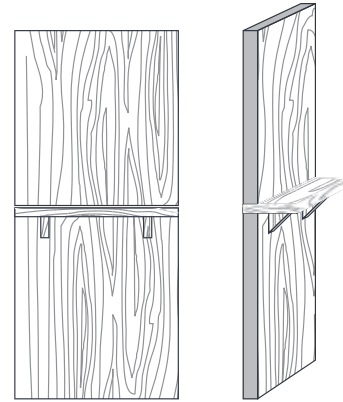

DUTCH DOORS AND WOOD ASTRAGALS

Standard shelf with integrated bracket

Plastic laminated* at manufacturer's choice or matched with faces on request of 1 1/2" (38 mm) x length. Installation must be done on site.

*Specify desired plastic laminate thickness.

Standard shelf with surface bracket

Hardwood at manufacturer's choice or matched with face on request of 1 1/16" X 10 1/2" (27 mm X 266 mm). 36" and 48" (914 mm and 1219 mm) lengths available with a 9/16" radius bullnose on front. Adjustment cuts to be done prior to installation on site are not included.