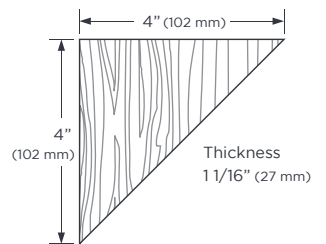

DUTCH DOORS AND WOOD ASTRAGALS

Standard shelf with integrated bracket

Plastic laminated* at manufacturer's choice or matched with faces on request of 1 1/2" (38 mm) x length. Installation must be done on site.

*Specify desired plastic laminate thickness.

Standard shelf with surface bracket

Hardwood at manufacturer's choice or matched with face on request of 1 1/16" X 10 1/2" (27 mm X 266 mm). 36" and 48" (914 mm and 1219 mm) lengths available with a 9/16" radius bullnose on front. Adjustment cuts to be done prior to installation on site are not included.

In stock: oak or birch

With factory pre-finishing option, we do special cuts** to your specifications on request (extra).

**Specify on which side shelf will be installed, wide or short.

Plastic laminate or hardwood MDF shelf

MDF integrated support allowing installation without any visible screw.

Bracket detail

Wood astragals

Made of hardwood at manufacturer's choice or matched veneer on request. In stock: oak or birch.

For 1 3/8" (35 mm), 1 3/4" (45 mm) and 2 1/4" (57 mm) door thickness.