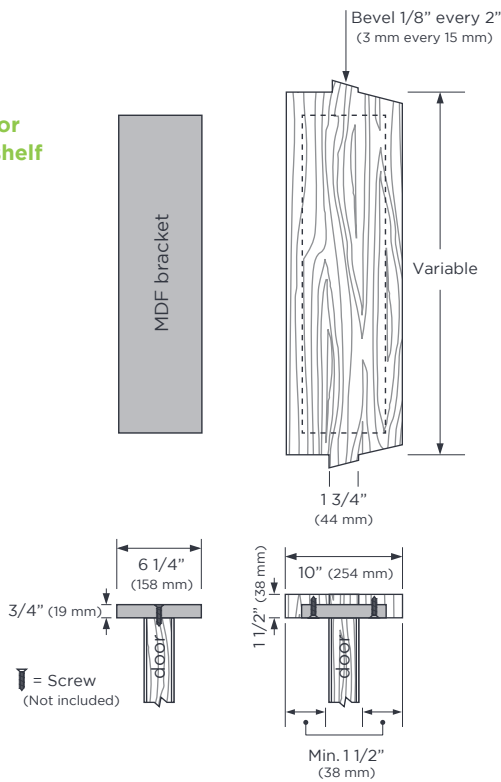

DUTCH DOORS AND WOOD ASTRAGALS

Standard shelf with integrated bracket

Plastic laminated* at manufacturer's choice or matched with faces on request of 1 1/2" (38 mm) x length. Installation must be done on site.

*Specify desired plastic laminate thickness.

Standard shelf with surface bracket

Hardwood at manufacturer's choice or matched with face on request of 1 1/16" X 10 1/2" (27 mm X 266 mm). 36" and 48" (914 mm and 1219 mm) lengths available with a 9/16" radius bullnose on front. Adjustment cuts to be done prior to installation on site are not included.

In stock: oak or birch

With factory pre-finishing option, we do special cuts** to your specifications on request (extra).

**Specify on which side shelf will be installed, wide or short.

Plastic laminate or hardwood MDF shelf

MDF integrated support allowing installation without any visible screw.

Bracket detail

Wood astragals

Made of hardwood at manufacturer's choice or matched veneer on request. In stock: oak or birch.

For 1 3/8" (35 mm), 1 3/4" (45 mm) and 2 1/4" (57 mm) door thickness.